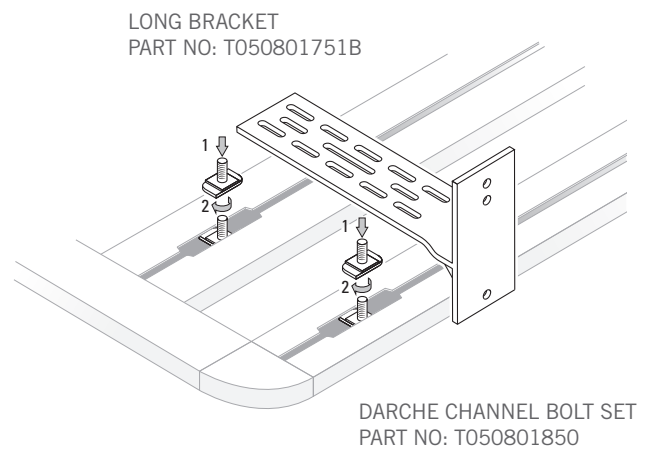

AWNING MOUNTING BRACKET

LONGER OPTION SUITED FOR PLATFORM STYLE ROOF RACKS (SOLD SEPERATLY) PART NO: T050801751B

ATTACHING BRACKET TO ROOF-RACK

Darche's Eclipse Awning brackets have been designed to fit most common roof rack configurations. However, with the ever increasing number of roof rack designs available it is difficult to supply a mounting bracket to accommodate all.

With the addition of Darche's Channel bolts, the longer optional bracket is the perfect solution for attaching your Darche awning to a platform style roof rack.

The bracket can also be mounted on roof bars, however, additional specific attachments may need to be sourced from your roof rack supplier. If in doubt, please visit your roof rack specialist for specific roof rack mounting options and advice on load capacities.