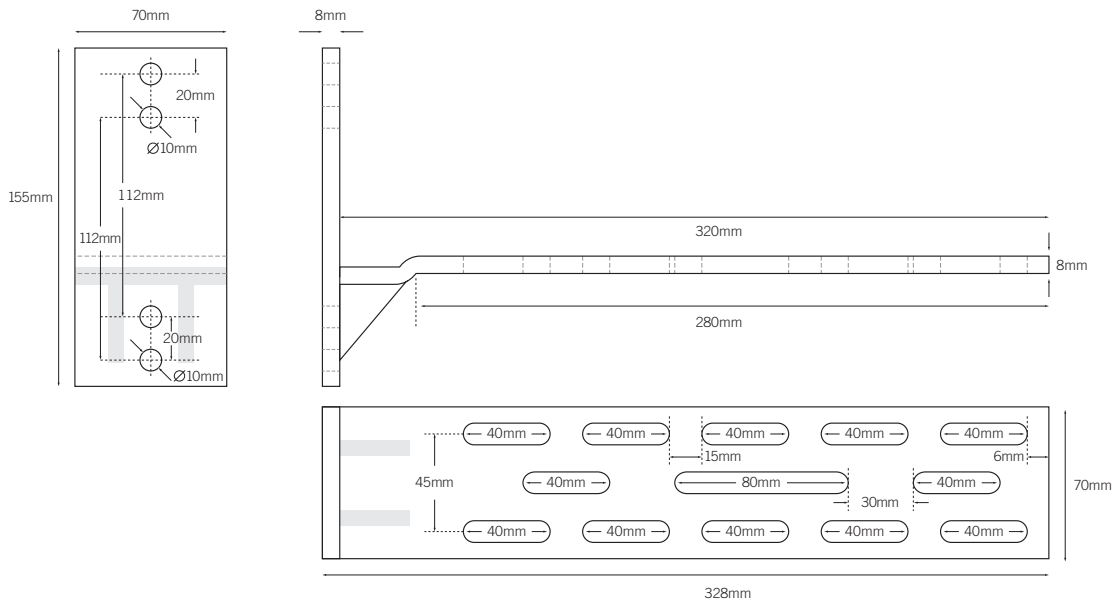

AWNING MOUNTING BRACKET

LONGER OPTION SUITED FOR PLATFORM STYLE ROOF RACKS (SOLD SEPERATLY) PART NO: T050801751B

ATTACHING BRACKET TO ROOF-RACK

Darche's Eclipse Awning brackets have been designed to fit most common roof rack configurations. However, with the ever increasing number of roof rack designs available it is difficult to supply a mounting bracket to accommodate all.

With the addition of Darche's Channel bolts, the longer optional bracket is the perfect solution for attaching your Darche awning to a platform style roof rack.

The bracket can also be mounted on roof bars, however, additional specific attachments may need to be sourced from your roof rack supplier. If in doubt, please visit your roof rack specialist for specific roof rack mounting options and advice on load capacities.